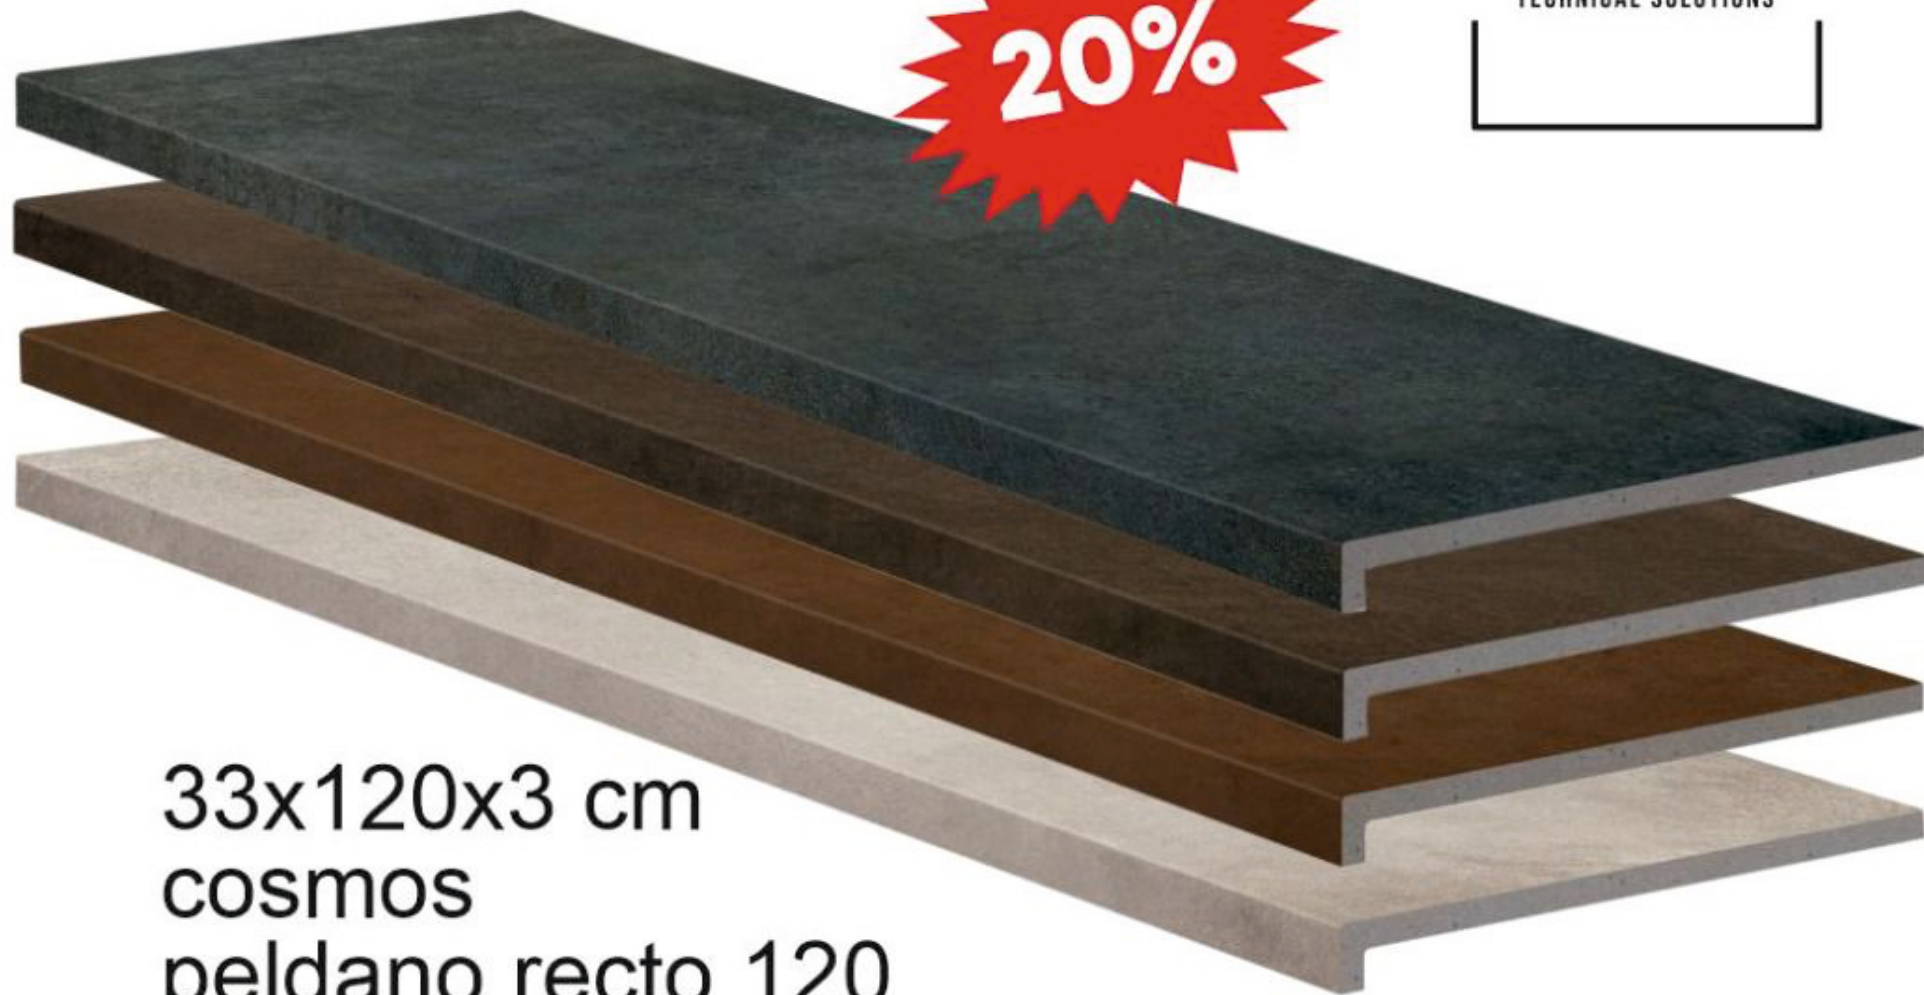

РАСПРОДАЖА!

Made in Spain 

Premium Ceramic Studio

exagres

TECHNICAL SOLUTIONS

20%

ardenas
33x120x3 cm
peldano recto 120

Made in Spain 

Premium Ceramic Studio

exagres

TECHNICAL SOLUTIONS

20%

essenza
33x120x3 cm
peldano recto 120

Made in Spain 
Premium Ceramic Studio

20%

provenza
33x120x3 cm
peldano recto 120

Made in Spain 
Premium Ceramic Studio

20%

33x120x3 cm
cosmos
peldano recto 120

Made in Spain 

Premium Ceramic Studio

20%

exagres

TECHNICAL SOLUTIONS

Made in Spain 

Premium Ceramic Studio

exagres

TECHNICAL SOLUTIONS

20%

33x120x3 cm
imperial
peldano ML 120